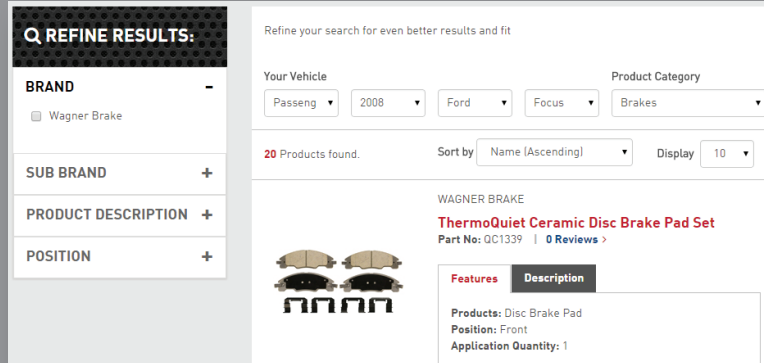

ORDERING FUNCTIONS NOW ON THE HOME PAGE

Order Status

Quick Order

Order History

Online Tools

Order Sales Materials

ACCOUNT DETAILS

QUICK ORDER

ORDER UPLOAD

MANAGE YOUR OWN ACCOUNTS

Federal-Mogul Motorparts enables admin to manage your company information and access. You can now manage your own :

- Account
- Password
- Users
- Personal Details

MY ACCOUNT

- [Profile >](#)
- [Order History >](#)
- [Quick Order >](#)
- [Upload Order Status >](#)
- [Manage Users >](#)

PROFILE

First Name: Big
Last Name: myname
Email Address: myname@big.com

UPDATE PASSWORD

UPDATE PROFILE

TRY IT HERE: WWW.FMMOTORPARTS.COM