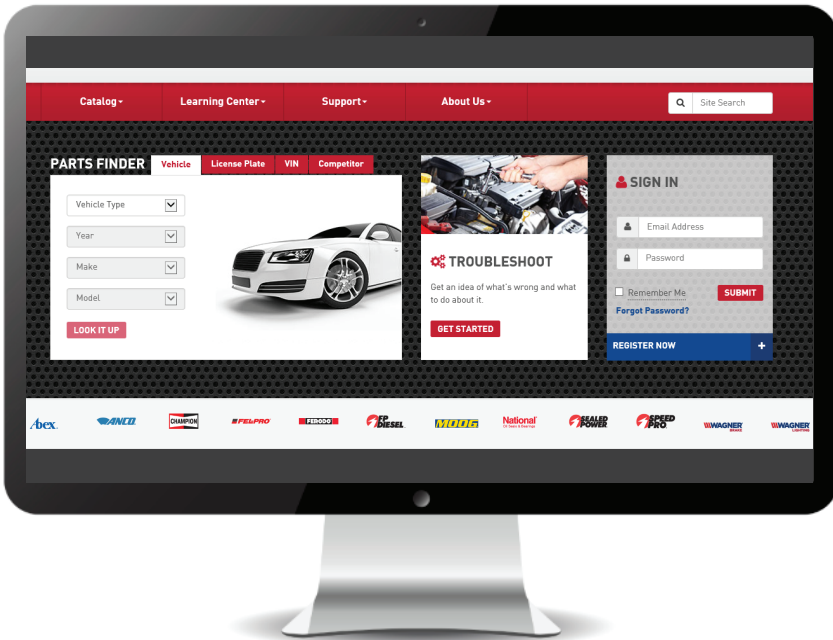

NEW FEATURES

Intuitive Catalog with Enhanced Browsing Features

Ordering Functions Now on the Home Page

Link to New Garage Guru Technical Training Site

Enhanced Online Customer Support

Robust Online Order Management Capability

Quick Access to Brand Websites

INTUITIVE CATALOG WITH ENHANCED BROWSING FEATURES

Search for parts by:

- ▶ Year Make Model (YMM) fields
- ▶ License Plate
- ▶ Competitor Part Interchange Number

Enhanced photos of parts