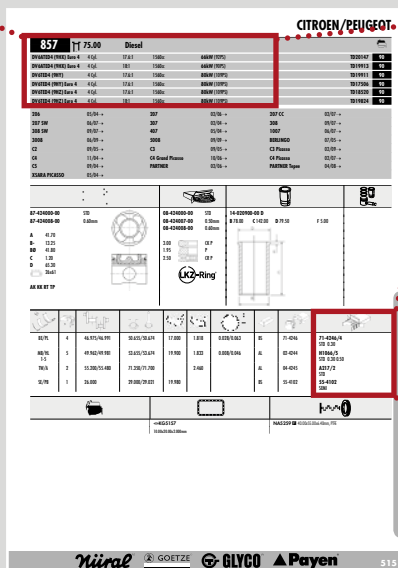

Amendment to the CATMX1402 PSA/Renault Catalogue

Rectification page 515 - panel 857 Concerning the applications of the PSA DV6TED4

The **71-4246/4*** bearings
can **ONLY** be fitted to engines types **90PS** and **92PS**.
! They **CANNOT BE FITTED** to engines type **109PS**.

857		75.00	Diesel			
DV6ATED4 (9HX) Euro 4	4 Cyl.	17.6:1	1560cc	66kW (92PS)		
DV6ATED4 (9HX) Euro 4	4 Cyl.	18:1	1560cc	66kW (90PS)		
DV6TED4 (9HY)	4 Cyl.	17.6:1	1560cc	80kW (109PS)		
DV6TED4 (9HY) Euro 4	4 Cyl.	17.6:1	1560cc	80kW (109PS)		
DV6TED4 (9HZ) Euro 4	4 Cyl.	17.6:1	1560cc	80kW (109PS)		
DV6TED4 (9HZ) Euro 4	4 Cyl.	18:1	1560cc	80kW (109PS)		