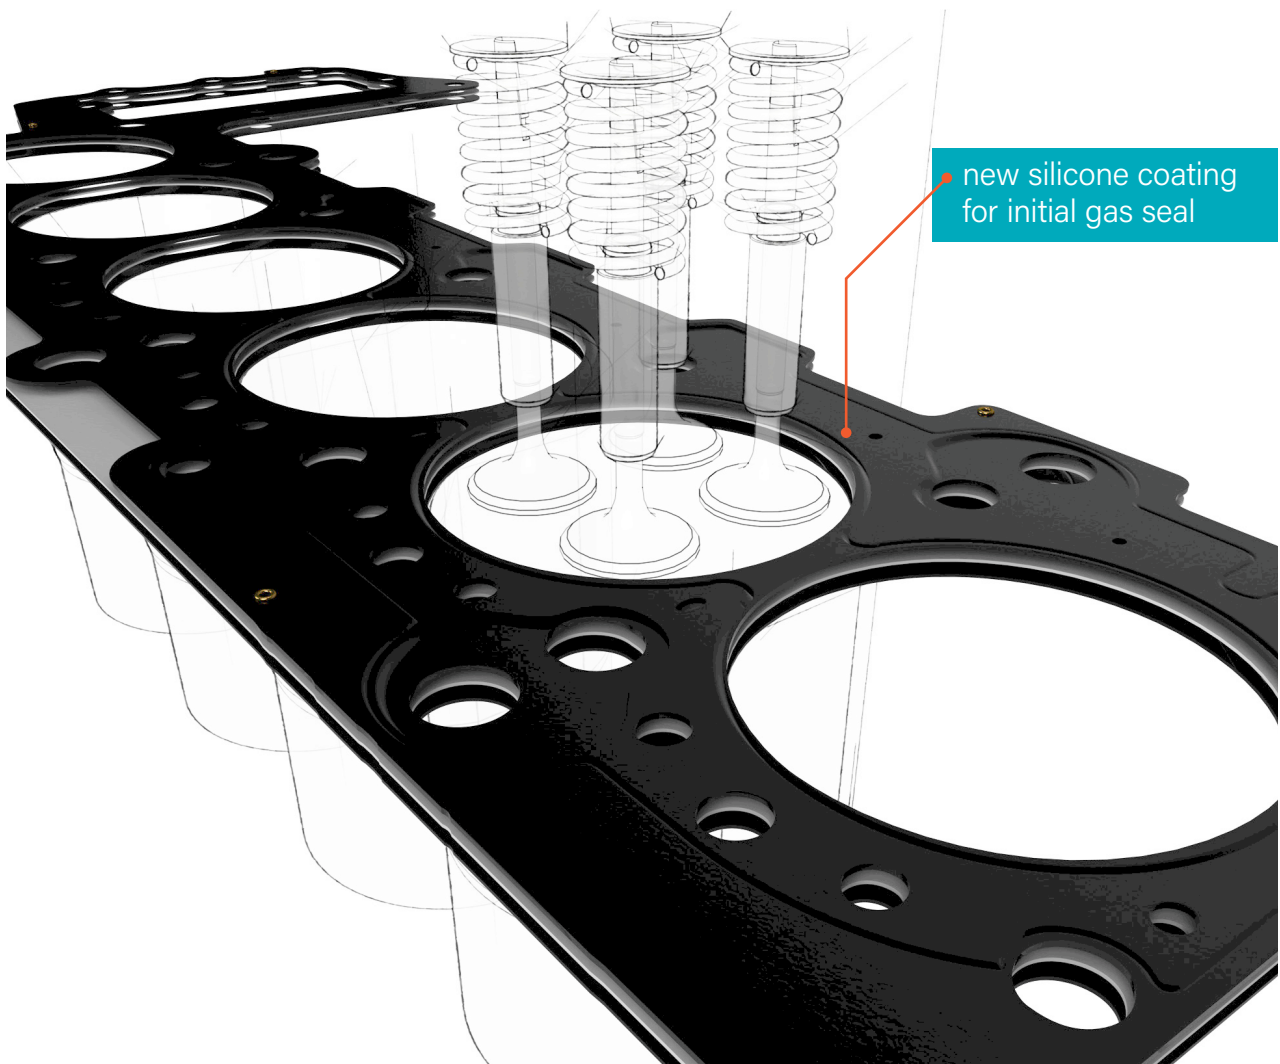

IMPROVED MLS GASKET DESIGN

FEATURES

- **New silicone coating** for initial gas seal
- Especially suited for **aftermarket needs**
- **Improved product, same part number**