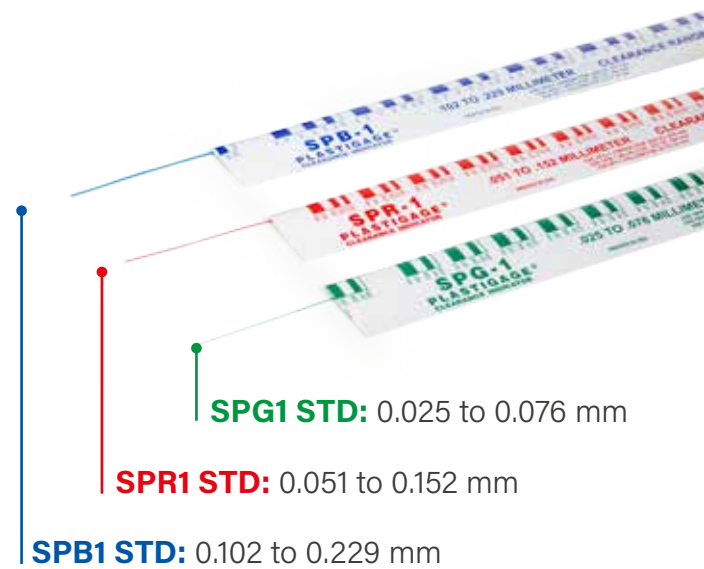

PRECISION MADE SIMPLE

Easy and accurate bearing clearance check

- Glyco's plastigage measuring strip:
- Available in 3 clearance ranges
 - Suitable for both metric and imperial applications
 - Packed by 12

How to use

Watch the video!