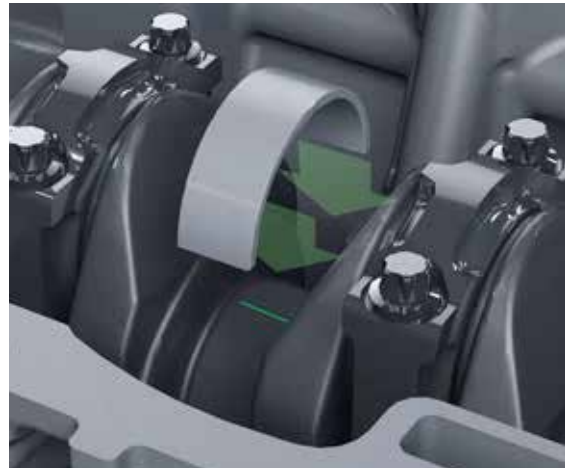

PRECISION MADE SIMPLE

Easy and accurate bearing clearance check

- Glyco's plastigage measuring strip:
- Available in 3 clearance ranges
 - Suitable for both metric and imperial applications
 - Packed by 12