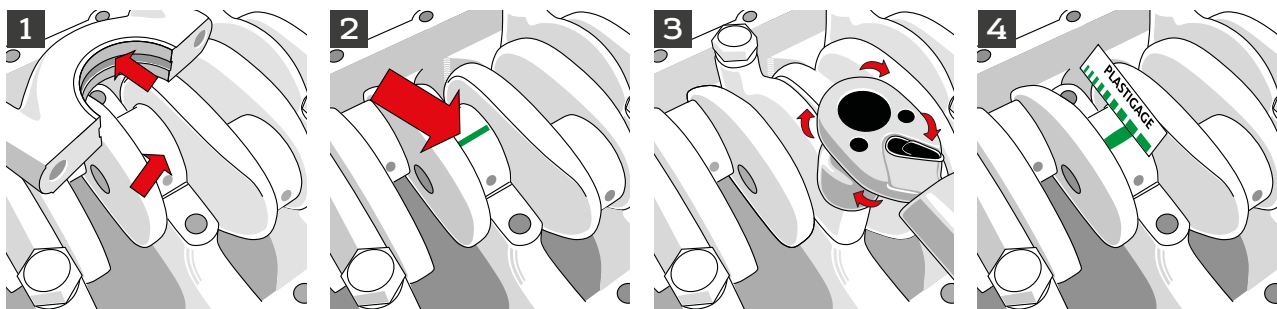

PRECISION MADE SIMPLE

Easy and accurate bearing clearance check

1. Glyco's plastigage measuring strip:
2. Available in 3 clearance ranges
   - Suitable for both metric and imperial applications
   - Packed by 12

How to use

Watch the video!