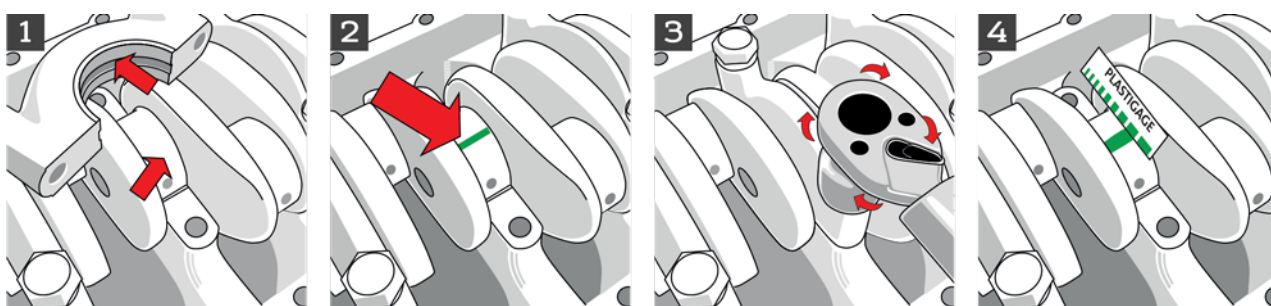

How to use

Watch the video!

Contact Customer Service to place order
FPDiesel.EMEA@DRIV.com