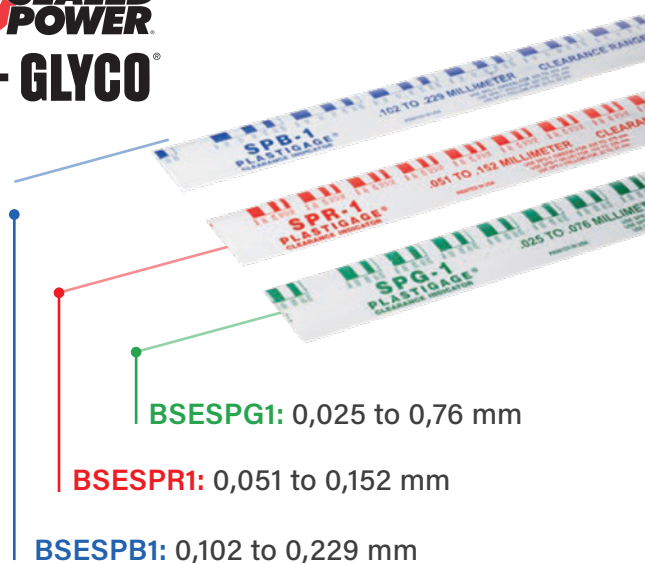

PRECISION MADE SIMPLE

Easy and accurate bearing clearance check

Sealed Power®'s plastigage® measuring strip:

- Available in 3 clearance ranges.
- Suitable for both metric and imperial applications
- Packed by 12