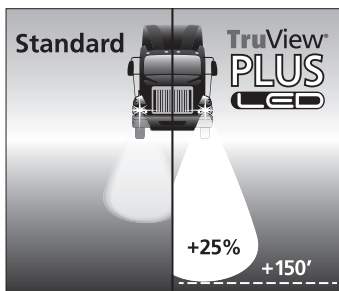

COMING SOON!
LED MINI LAMPS