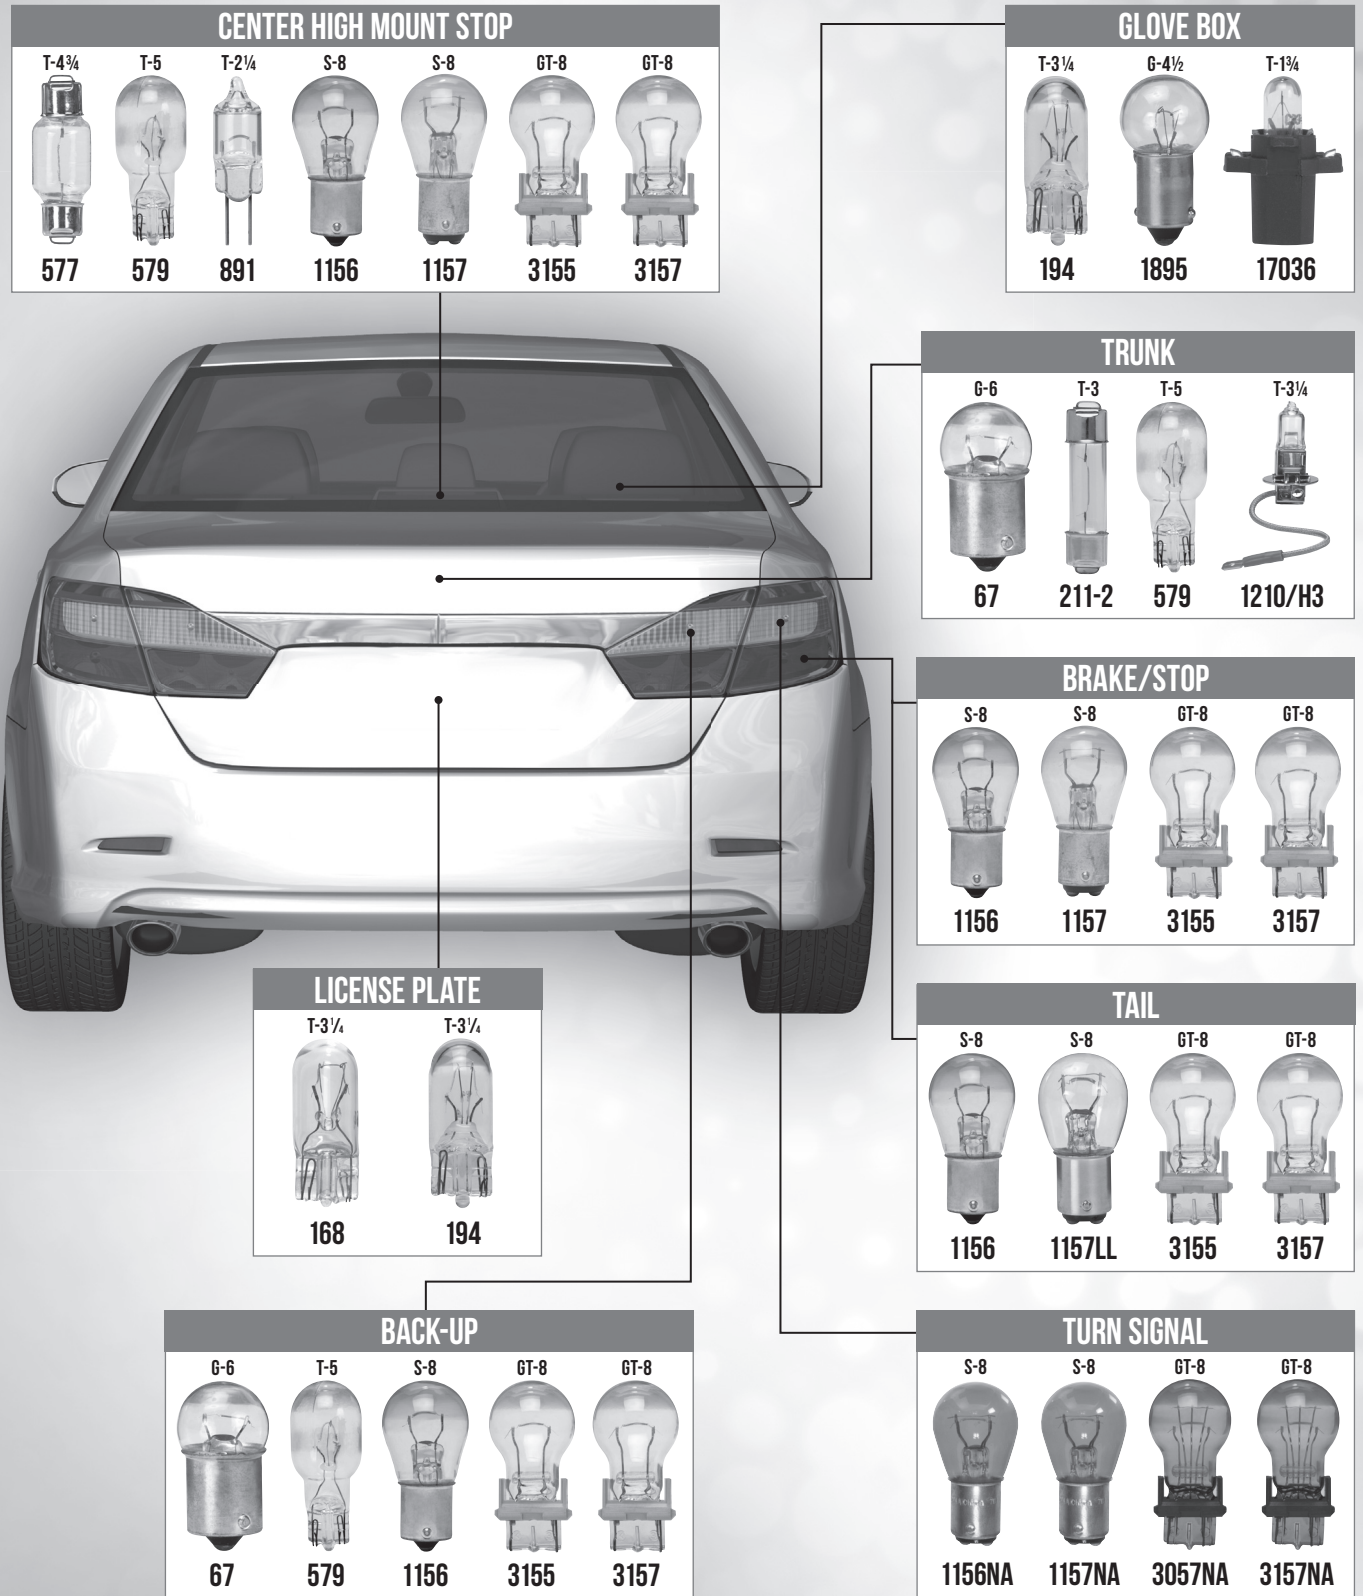

Wagner® Lighting — the automotive lighting experts — utilizes precision manufacturing and innovative engineering to truly make a difference in product quality. From capsules to miniature lamps, Wagner Lighting delivers product performance that exceeds original equipment standards and provides superior replacement lighting.

WAGNER
LIGHTING PRODUCTS

Inspection and replacement of exterior and interior vehicle lighting is critical to help insure vehicle safety and a safer driving experience. As outlined in the chart below, a vehicle's lighting system consists of several different systems integrated together. This chart is organized by lighting category, bulb type and popular part numbers. Please refer to your Wagner Lamp Master Catalog and Lamp Specification Guide for more detail and specific applications.