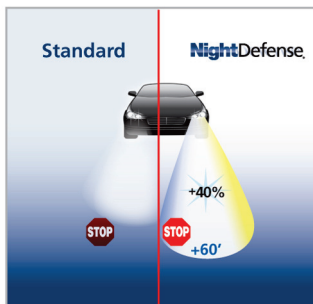

PREMIUM Automotive Lighting

NightDefense® ENHANCED FIELD OF VISION™

Wagner® NightDefense® capsules feature an exclusive tri-color/ tri-zone coating that disperses light up to 40 percent brighter and projects a beam pattern up to 60 feet longer than standard OEM lamps. This unique technology provides a yellow light at the top view to be non-glaring into oncoming traffic while the whiter wider light makes it easier to read signs on the side of the road.

- Tri-color Light Disbursement for Optimal Viewing
- 40% Brighter
- 60' Longer View
- Ideal for Rural Settings

TruView® PLUS PUREST, WHITEST LIGHT™

Wagner® TruView® PLUS capsules feature a Xenon gas charge to last longer, offer the "Purest, Whitest Light™" among replacement capsules and provide the look of High-Intensity Discharge (HID) lamps. TruView PLUS provides exceptional forward visibility without projecting the offensive (and potentially dangerous) glare commonly associated with HID systems.

- Whiter Blue Light to Reflect Better Off of Street Signs
- Reduced Glare for Oncoming Drivers

BriteLite® MAXIMUM VIEWING AREA™

Wagner® Brite Lite® capsules are equipped with Xenon gas and high-powered low-beam filaments. These lighting capsules deliver 80 percent more light to the road and create a beam pattern that is 120 feet longer than standard halogen headlamps.

- 80% Brighter
- 120' Longer View
- Longest Street Legal Light

These products are
Wagner Quality Certified by
Federal-Mogul engineers.

FOR BEST RESULTS, ALWAYS REPLACE IN PAIRS!