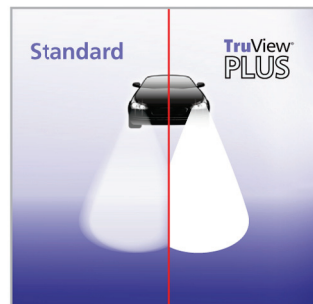

PREMIUM Automotive Lighting

NightDefense® ENHANCED FIELD OF VISION™

Wagner® NightDefense® capsules feature an exclusive tri-color/ tri-zone coating that disperses light up to 40 percent brighter and projects a beam pattern up to 60 feet longer than standard OEM lamps. This unique technology provides a yellow light at the top view to be non-glaring into oncoming traffic while the whiter wider light makes it easier to read signs on the side of the road.

- Tri-color Light Disbursement for Optimal Viewing
- 40% Brighter
- 60' Longer View
- Ideal for Rural Settings

TruView® PLUS PUREST, WHITEST LIGHT™

Wagner® TruView® PLUS capsules feature a Xenon gas charge to last longer, offer the "Purest, Whitest Light™" among replacement capsules and provide the look of High-Intensity Discharge (HID) lamps. TruView PLUS provides exceptional forward visibility without projecting the offensive (and potentially dangerous) glare commonly associated with HID systems.

- Whiter Blue Light to Reflect Better Off of Street Signs
- Reduced Glare for Oncoming Drivers

BriteLite® MAXIMUM VIEWING AREA™

Wagner® Brite Lite® capsules are equipped with Xenon gas and high-powered low-beam filaments. These lighting capsules deliver 80 percent more light to the road and create a beam pattern that is 120 feet longer than standard halogen headlamps.

- 80% Brighter
- 120' Longer View
- Longest Street Legal Light

These products are
Wagner Quality Certified by
Federal-Mogul engineers.

FOR BEST RESULTS, ALWAYS REPLACE IN PAIRS!