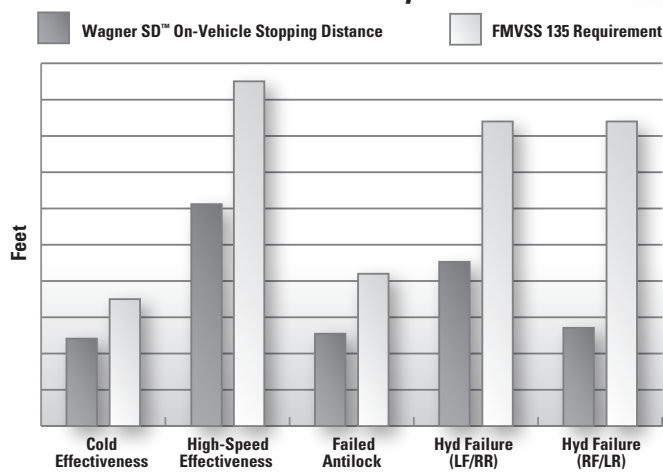

Ford Interceptor

WAGNER®

WagnerBrake.com

Hardware included on specific applications.