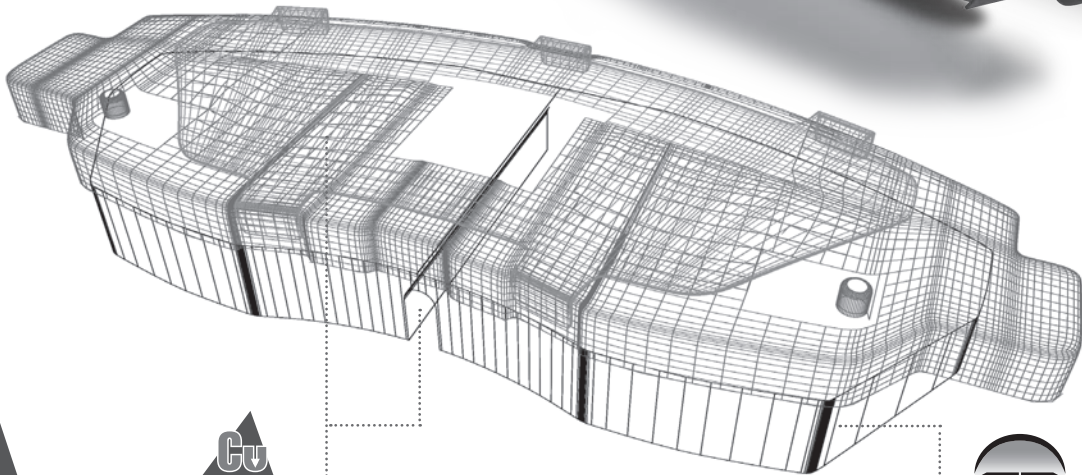

WAGNER | QS™

RESTORING LIKE-NEW BRAKING PERFORMANCE.

Wagner QuickStop® application-specific brake pads are designed, tested and certified to ensure a vehicle's braking system will be restored to original equipment performance.

Application-specific shims, chamfers and slots reduce noise causing vibration; low copper 2021 compliant friction formulations

100% OE post-curing process ensures optimal friction performance throughout the life of the pad

WAGNER®

WagnerBrake.com